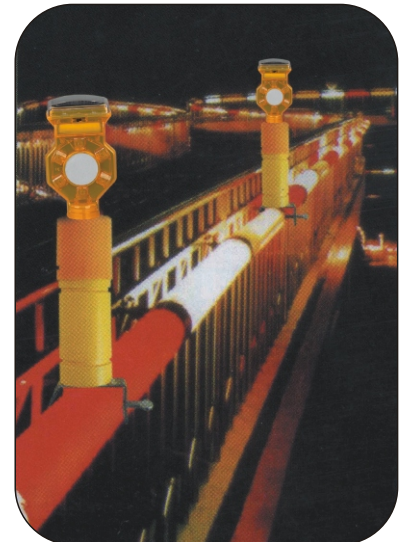

AB-SU150 SERIES

Product Model: AB-SU150  
 Function: flashing in turn or flashing-close  
 Battery: 2 Pcs of Ni-MH 1.2 V rechargeable batteries  
 (with the solar energy and light control)

AB-SU150A

AB-SU150D

AB-SU150B

AB-SU150C

AB-SU150D

AB-SU150E

LED number: 6pcs ultra bright leds  
 Visual distance: More than 200m  
 Continuous working time: More than 120hours  
 Photocell: auto on at dusk, off at dawn  
 Available colors: red and yellow  
 With different base for various usage