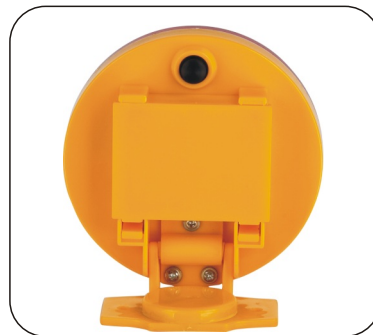

ST-121/AB-265 SERIES

1. 12pcs ultrabright LED bulbs
2. Light color: Red/ Yellow
3. Function: Flash-Close
4. The reflector on the lens side can show the signal for drivers in the darkness
5. Water-proof and portable

ST-121Y

ST-121R

Item NO.: ST-121R/Y

Size:(H)5cm*(DIA)10cm

With magnet on the bottom, can be attached on car

Battery:Three AA

Item NO.:AB-265R/Y

Size:(H)26.5cm*(DIA)12cm