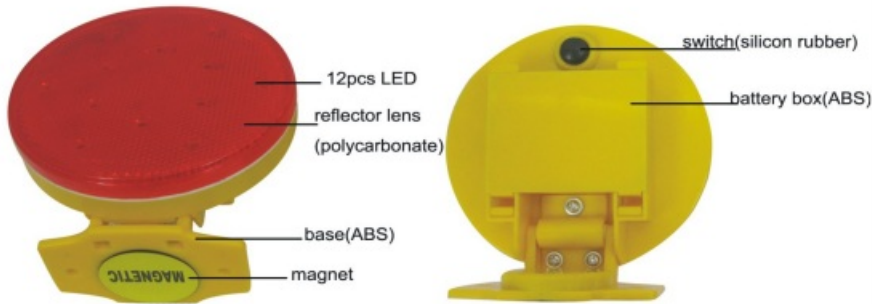

ST-121/AB-265 SERIES

1. 12pcs ultrabright LED bulbs
2. Light color: Red/ Yellow
3. Function: Flash-Close
4. The reflector on the lens side can show the signal for drivers in the darkness
5. Water-proof and portable

ST-121Y

ST-121R

Item NO.: ST-121R/Y

Size:(H)5cm*(DIA)10cm

With magnet on the bottom, can be attached on car

Battery:Three AA

Item NO.:AB-265R/Y

Size:(H)26.5cm*(DIA)12cm