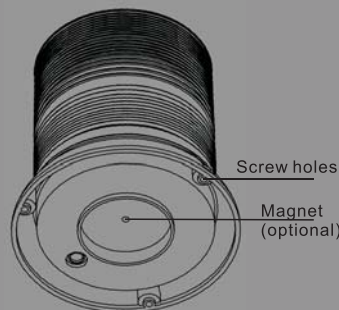

This series of LED Beacons are the most advanced LED Lights, are waterproof & shock resistant
It has 3 functions, FLASH - 4 QUAD FLASH - ROTATING FLASH - CLOSED
Made of PC material & Equipped with 80pcs super bright LED (56pcs LED for Rechargeable type)

- Different installation methods for ABS & AL (Aluminum alloy) bases

ABS Base - Magnet(optional) & screw holes at the base

AL Base - Retractable Pipe (Not included) & screw holes at the base

- Magnetic Rubber Suction Cup is optional
It's suitable for both ABS & AL bases(Except for the rechargeable type), being installed by using 3pcs screws.
With 3pcs strong Magnets inside & being protected by Rubber Suction Cup (the RSC is windproof & waterproof & can firmly adsorb on the iron surface), making sure that even driving speed is over 120yards, the beacon will not fly out of the car