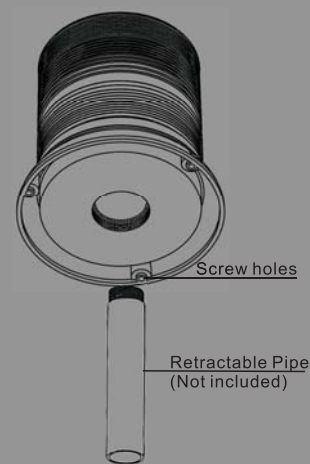

This series of LED Beacons are the most advanced LED Lights, are waterproof & shock resistant
It has 3 functions, FLASH - 4 QUAD FLASH - ROTATING FLASH - CLOSED
Made of PC material & Equipped with 80pcs super bright LED (56pcs LED for Rechargeable type)

- Different installation methods for ABS & AL (Aluminum alloy) bases

ABS Base - Magnet(optional) & screw holes at the base

AL Base - Retractable Pipe (Not included) & screw holes at the base

- Magnetic Rubber Suction Cup is optional
It's suitable for both ABS & AL bases(Except for the rechargeable type), being installed by using 3pcs screws.
With 3pcs strong Magnets inside & being protected by Rubber Suction Cup (the RSC is windproof & waterproof & can firmly adsorb on the iron surface), making sure that even driving speed is over 120yards, the beacon will not fly out of the car