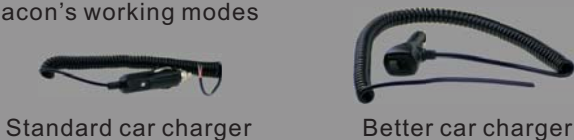

This series of LED Beacons are the most advanced LED Lights, are waterproof & shock resistant
It has 3 functions, FLASH - 4 QUAD FLASH - ROTATING FLASH - CLOSED
Made of PC material & Equipped with 80pcs super bright LED (56pcs LED for Rechargeable type)

Rechargeable (3pcs batteries) ABS Base 56pcs LED	With Car Charger ABS Base 80pcs LED	Wired ABS Base 80pcs LED	Wired AL Base 80pcs LED	With car charger AL Base 80pcs LED
---	---	--------------------------------	-------------------------------	--

- Wide voltage(12v and 24v) is optional(Voltage of ordinary type is 12v or 24v)
- Better car charger--It's optional for rechargeable type only, with thicker cable & a switch on the charger that can be used to adjust beacon's working modes

- Different installation methods for ABS & AL (Aluminum alloy) bases

ABS Base - Magnet(optional) & screw holes at the base

AL Base - Retractable Pipe (Not included) & screw holes at the base

- Magnetic Rubber Suction Cup is optional
It's suitable for both ABS & AL bases(Except for the rechargeable type), being installed by using 3pcs screws.
With 3pcs strong Magnets inside & being protected by Rubber Suction Cup (the RSC is windproof & waterproof & can firmly adsorb on the iron surface), making sure that even driving speed is over 120yards, the beacon will not fly out of the car